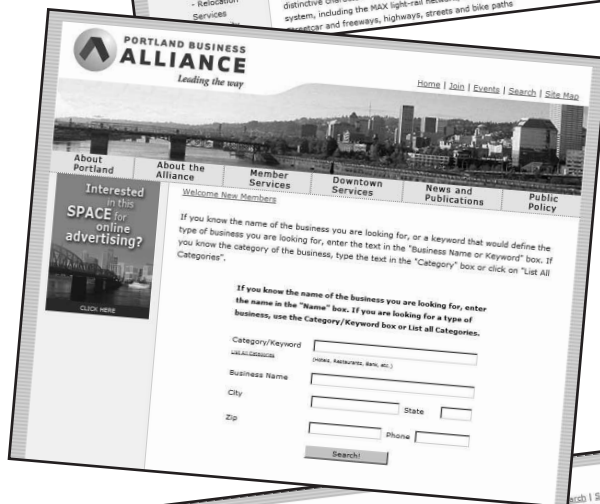

Primary Page Package

Price: \$3,000 year/\$600 month

Number available: 5 companies per page

This package includes:

- primary page ad (all pages linked from drop down menus)
- secondary page ad (all pages linked from left navigation)
- online directory category page ad
- highlight box, logo and description for company online directory listing

Secondary Page Package

Price: \$1,000 year/\$300 month

Number available: 5 companies per page

This package includes:

- secondary page ad (all pages linked from left navigation)
- online directory category page ad
- highlight box, logo and description for company online directory listing

Membership Directory Page Package

Price: \$750 year/\$75 month

Number available: 5 companies per category

This package includes:

- online directory category page ad
- premium position within directory category
- highlight box, logo and description for company online directory listing

Premium Position Package

Price: \$450 year/\$45 month

Number available: priority based on date of purchase

This package includes:

- premium position within directory category
- highlight box, logo and description for company online directory listing