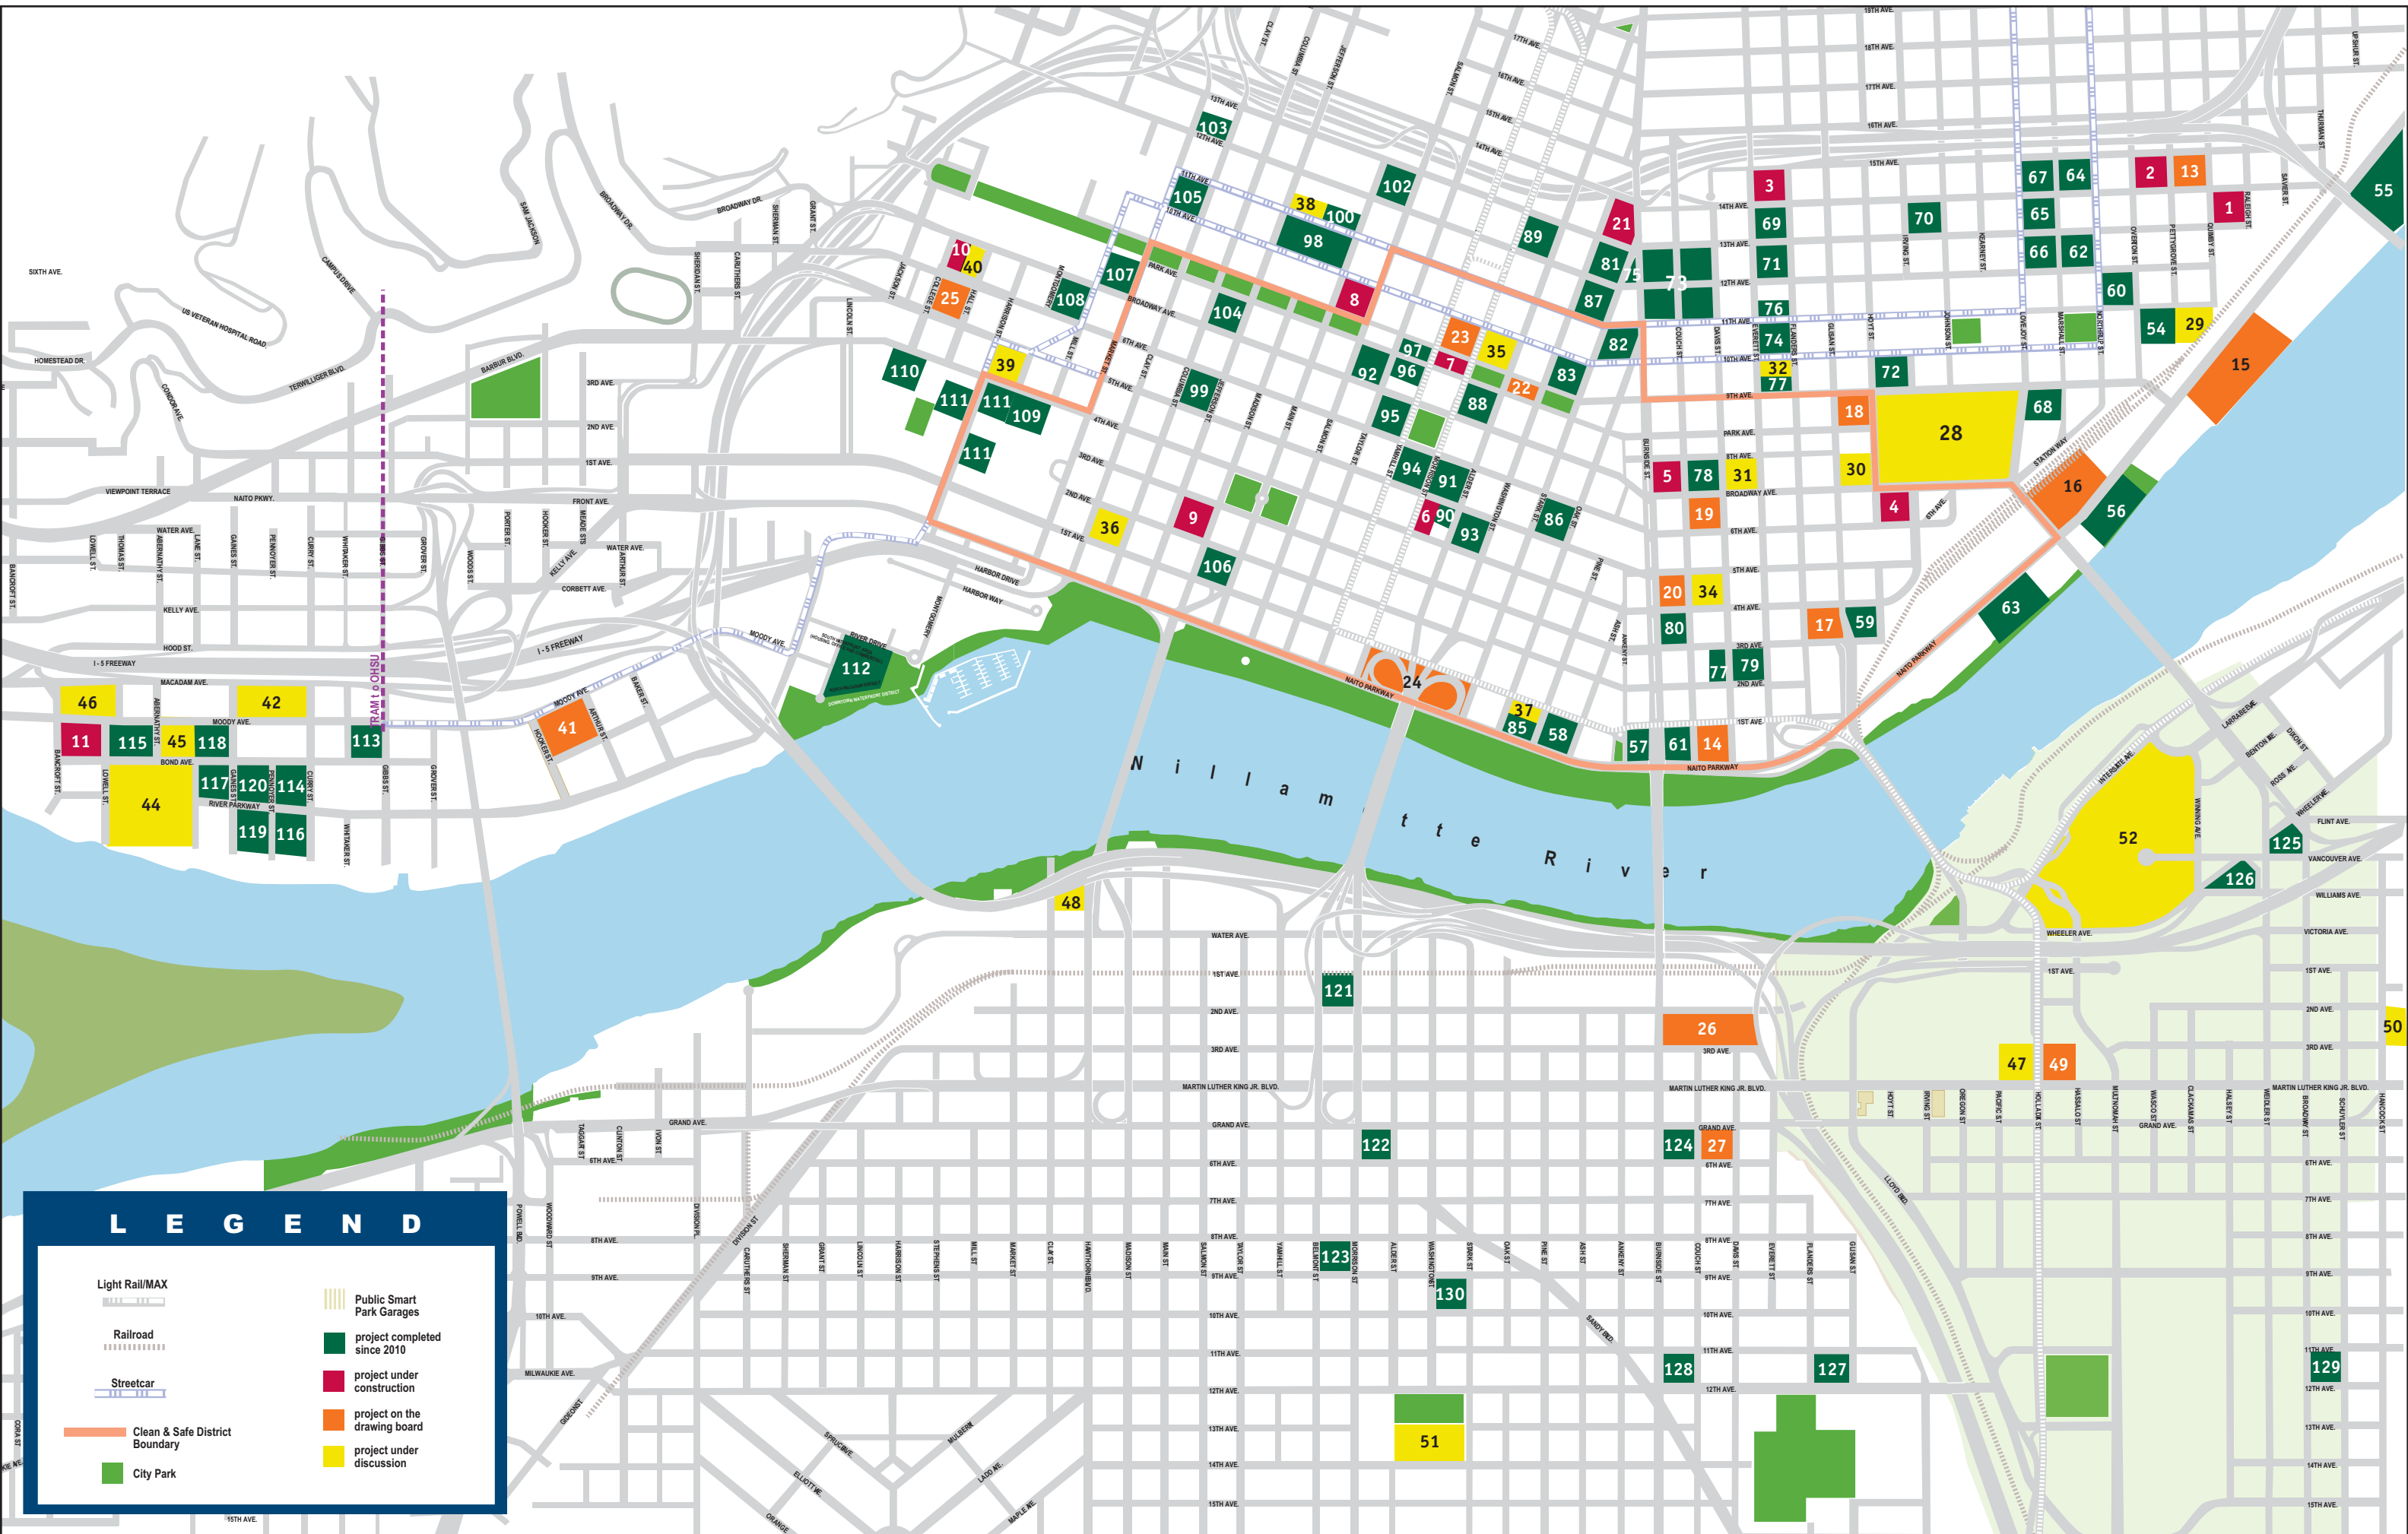

# 2011 Central City Development-Redevelopment Project Map

1. The Ramona
2. Overton Pearl
3. Vestas
4. Bud Clark Commons
5. Broadway Recovery Center
6. Kress Building
7. Park Avenue West
8. Chaucer Court
9. Edith Green Wandell Wyatt Federal Building
10. College Station
11. Tamarak
12. Eastside Portland Streetcar (not marked on map)
13. Freedom Center
14. Globe Hotel
15. Centennial Mills
16. One Waterfront Place
17. Blanchet House
18. Honeyman Hardware Building
19. West Building
20. Grove Hotel
21. Pre-Weave Building
22. Alder Park Hotel
23. Smart Park
24. Morrison Bridgehead
25. Innovative Housing
26. Burnside Bridgehead
27. 532 NE Davis
28. US Post Office
29. The Fields Park
30. 511 Building
31. US Customs House
32. West Bearing Housing
33. North Old Town/Chinatown Redevelopment Strategy (not marked on map)
34. Goldsmith Blocks
35. The Galleria
36. 100 Columbia
37. Hallock & McMillan Building
38. Jefferson Building
39. Oregon Sustainability Center
40. The Beacon
41. Collaborative Life Sciences Building
42. Block 33
43. OHSU - Residence Inn (not marked on map)
44. Block 41
45. Block 43
46. Homeland Security Center
47. Headquarters Hotel
48. Station L
49. 100 Multnomah
50. The Cosmopolitan
51. Washington High School
52. Memorial Coliseum/Rose Quarter Development
53. Transit Mall (not marked on map)
54. The Encore/Hoyt Street Properties
55. Riverscape
56. Waterfront Pearl
57. Mercy Corps Headquarters
58. Smith Block
59. East of Pearl
60. The Sitka
61. White Stag
62. The Wyatt
63. McCormick Pier
64. Machine Works
65. The Lovejoy
66. ASA Lofts
67. Broadstone ENSO
68. Ziba World Headquarters
69. Block 90
70. The Crane Building
71. Casey Condominiums
72. 937 Condos
73. The Brewery Blocks
74. Deschutes Brewing
75. Crystal Hotel
76. General Automotive
77. Estate Hotel
78. Desoto Building
79. Musolf Manor
80. Union Gospel LifeChange Center
81. Indigo 12 West
82. Living Room Theaters
83. Federal Reserve Building
84. Jeld-Wen Field (not on map)
85. 240 SW 1st Avenue
86. Courtyard by Marriott
87. Ace Hotel
88. Esquire Hotel
89. First Presbyterian Church
90. Failing Building
91. The Nines at Meier and Frank Square
92. Western Building
93. Fifth and Washington
94. Pioneer Courthouse
95. Pacific First Center
96. Wheeldon Apartments
97. Simon and Helen Director Park
98. Museum Place
99. Hotel Modera
100. Martha Washington Hotel
101. Jeffrey Apartments
102. Buchan Educational Center
103. James Hawthorne Apartments
104. Ladd Tower
105. Benson Towers
106. First and Main
107. Lincoln Hall
108. PSU Academic and Student Recreation Building
109. Cyan PDX
110. Maseeh College of Engineering and Computer Science
111. The Harrison
112. The Strand
113. OHSU Center for Health and Healing
114. Mirabella
115. Matisse
116. The Meriwhether
117. The Ardea
118. Riva on the Park
119. Atwater Place
120. The John Ross
121. Artist Lofts
122. The Clifford Hotel
123. Grand Central Market Building
124. BSIDE6
125. Left Bank
126. Madrona Studios
127. Northwest Fence and Wire
128. Burnside Rocket
129. Lloyd Center Gateway
130. Fire Station #7