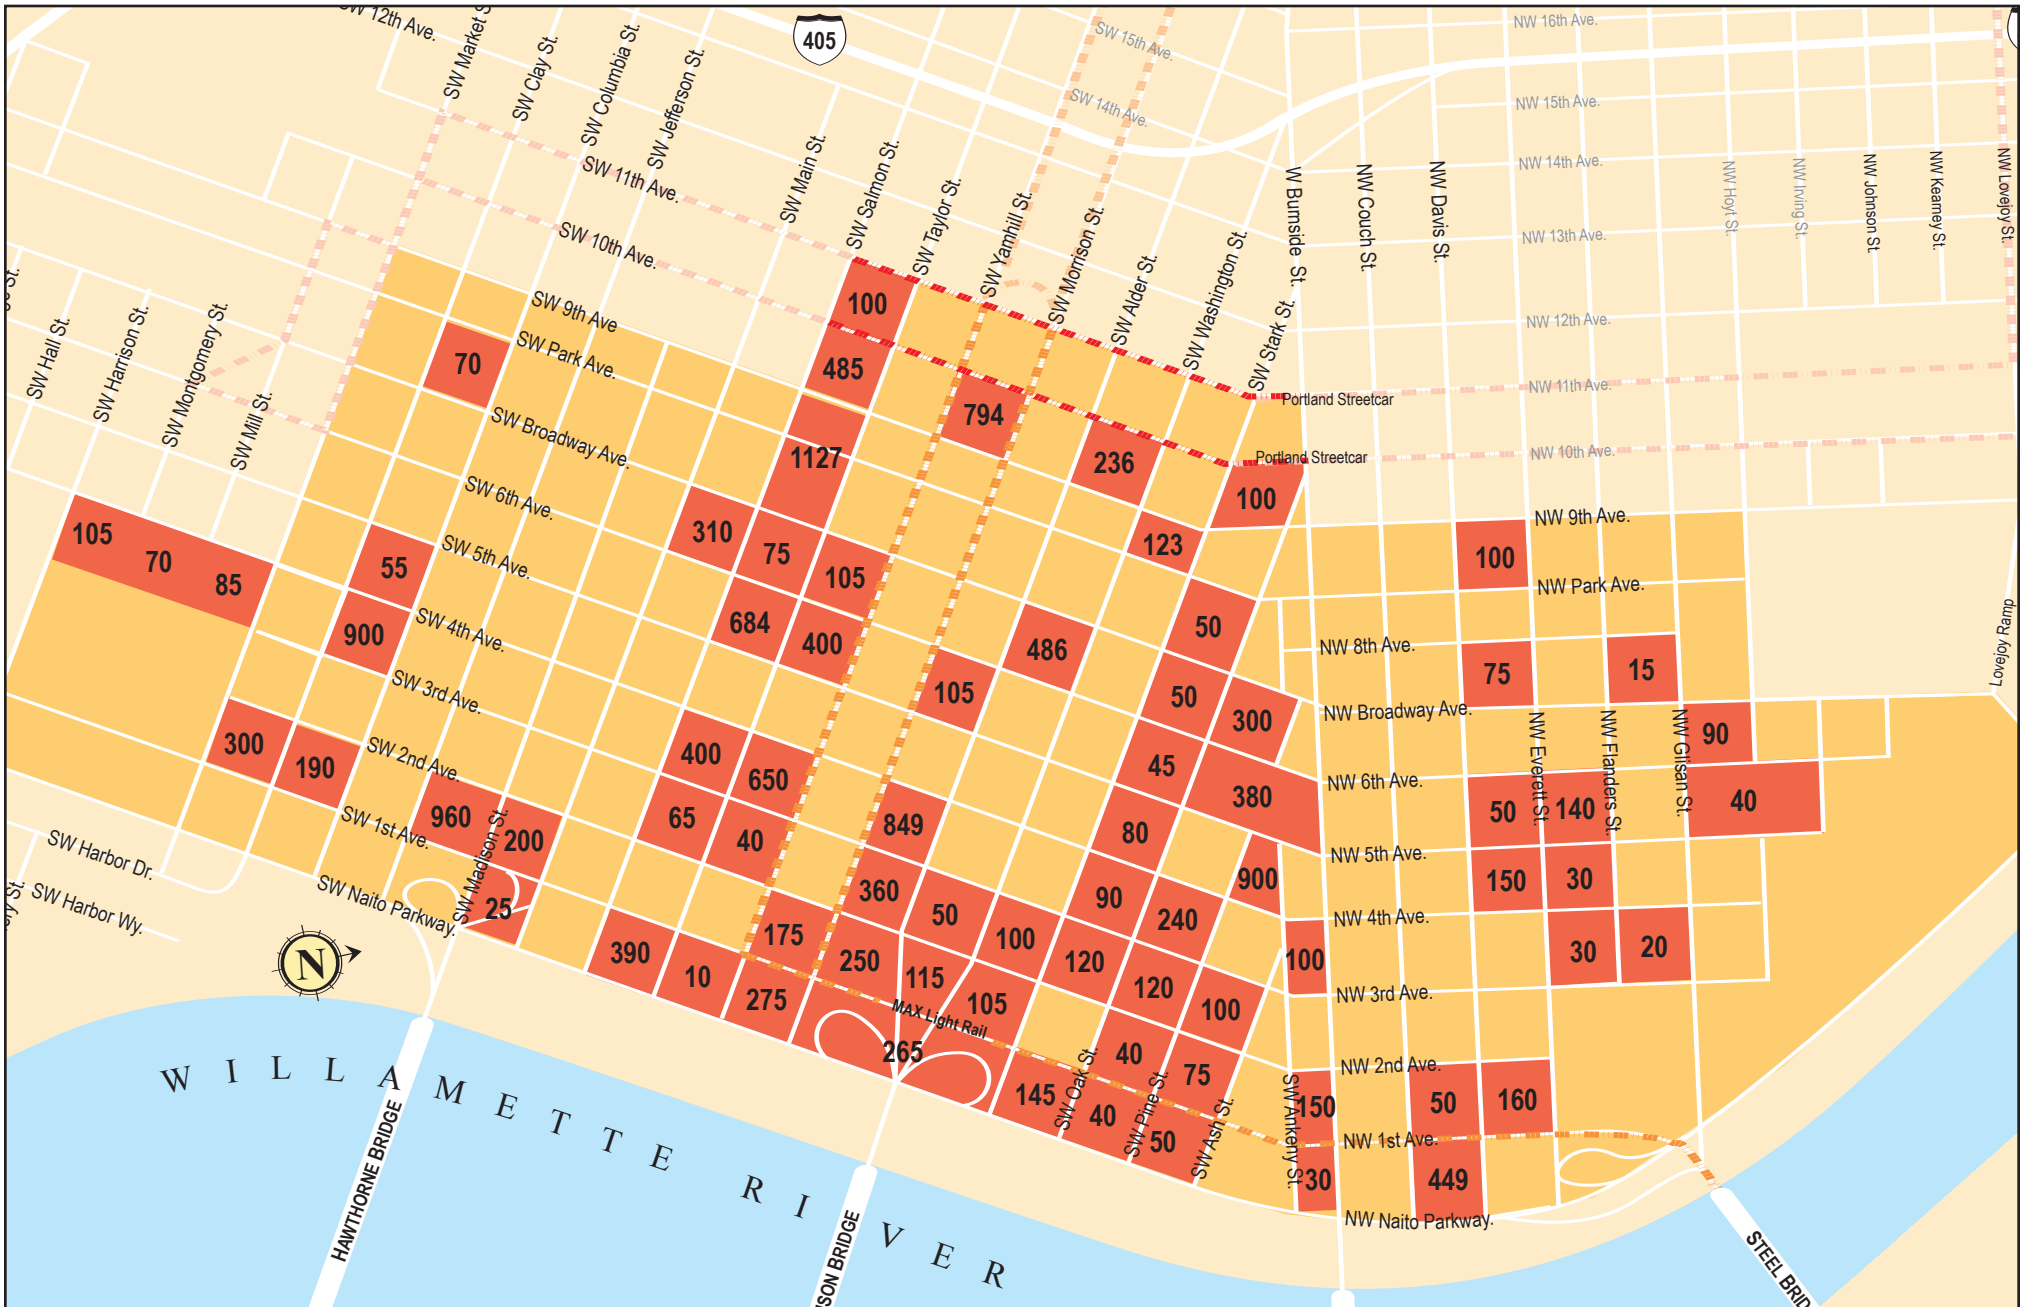

Downtown Portland Parking Map

Note: Numbers on map indicate approximate parking spaces available for day parking on each block. Information herein is from sources deemed reliable. We do not however guarantee its accuracy.