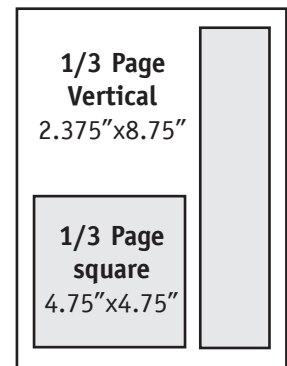

March 2010	2/15/10	September 2010	8/16/10
June 2010	5/17/10	December 2010	11/15/10

Ad rates & size	1x	2x	4x
Full Page (8.5"x11")	\$750	\$1,250	\$2,500
1/3 page (v: 2.375"x8.75") (s: 4.75"x4.75")	\$350	\$550	\$1,200
1/4 page (h: 4.75"x3.5")	\$200	\$350	\$700
1/8 page (v: 2.25"x3.75")	\$75	\$125	\$250